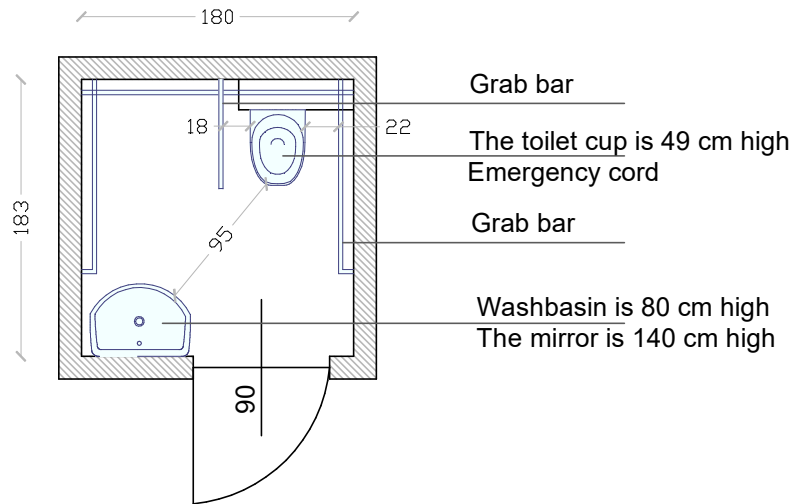

TAVOLA:

DATA:

MUSEO SCIENZE E ARCHEOLOGIA DI ROVERETO
WHEELCHAIR ACCESSIBLE TOILETS MALES AND FEMALES

november 2024

Females

Males